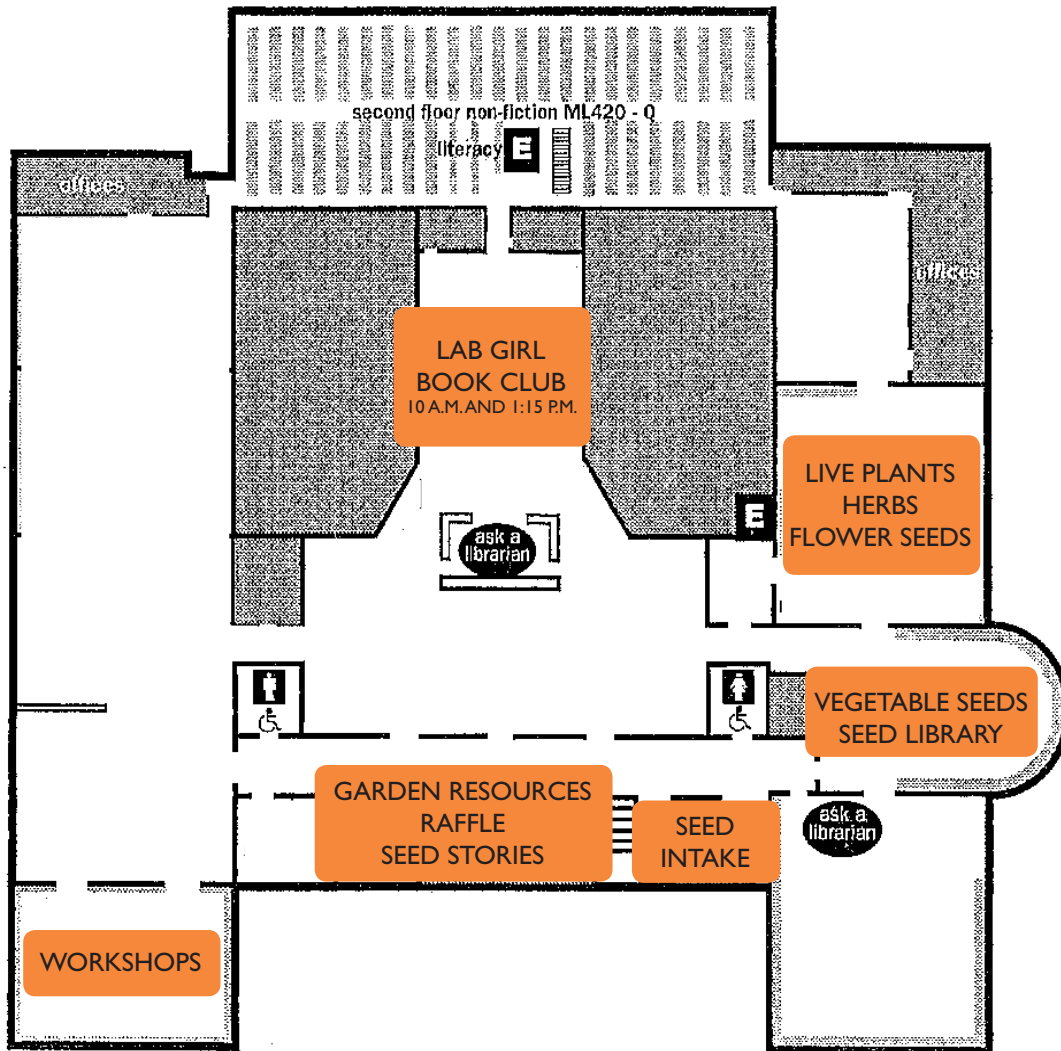

A CELEBRATION OF SEEDS: 8th ANNUAL SEED & PLANT SWAP

SECOND FLOOR (first floor on front)

Workshop schedule

Seed Starting	10:30 – 11:15 a.m.
Raffle drawing	11:15 a.m.
Seed Saving	11:30 a.m. – 12:15 p.m.
Raffle drawing	12:15 p.m.
Garden Basics	12:30 – 1:15 p.m.

A CELEBRATION OF SEEDS: 8th ANNUAL SEED & PLANT SWAP

FIRST FLOOR
(Second floor on back)