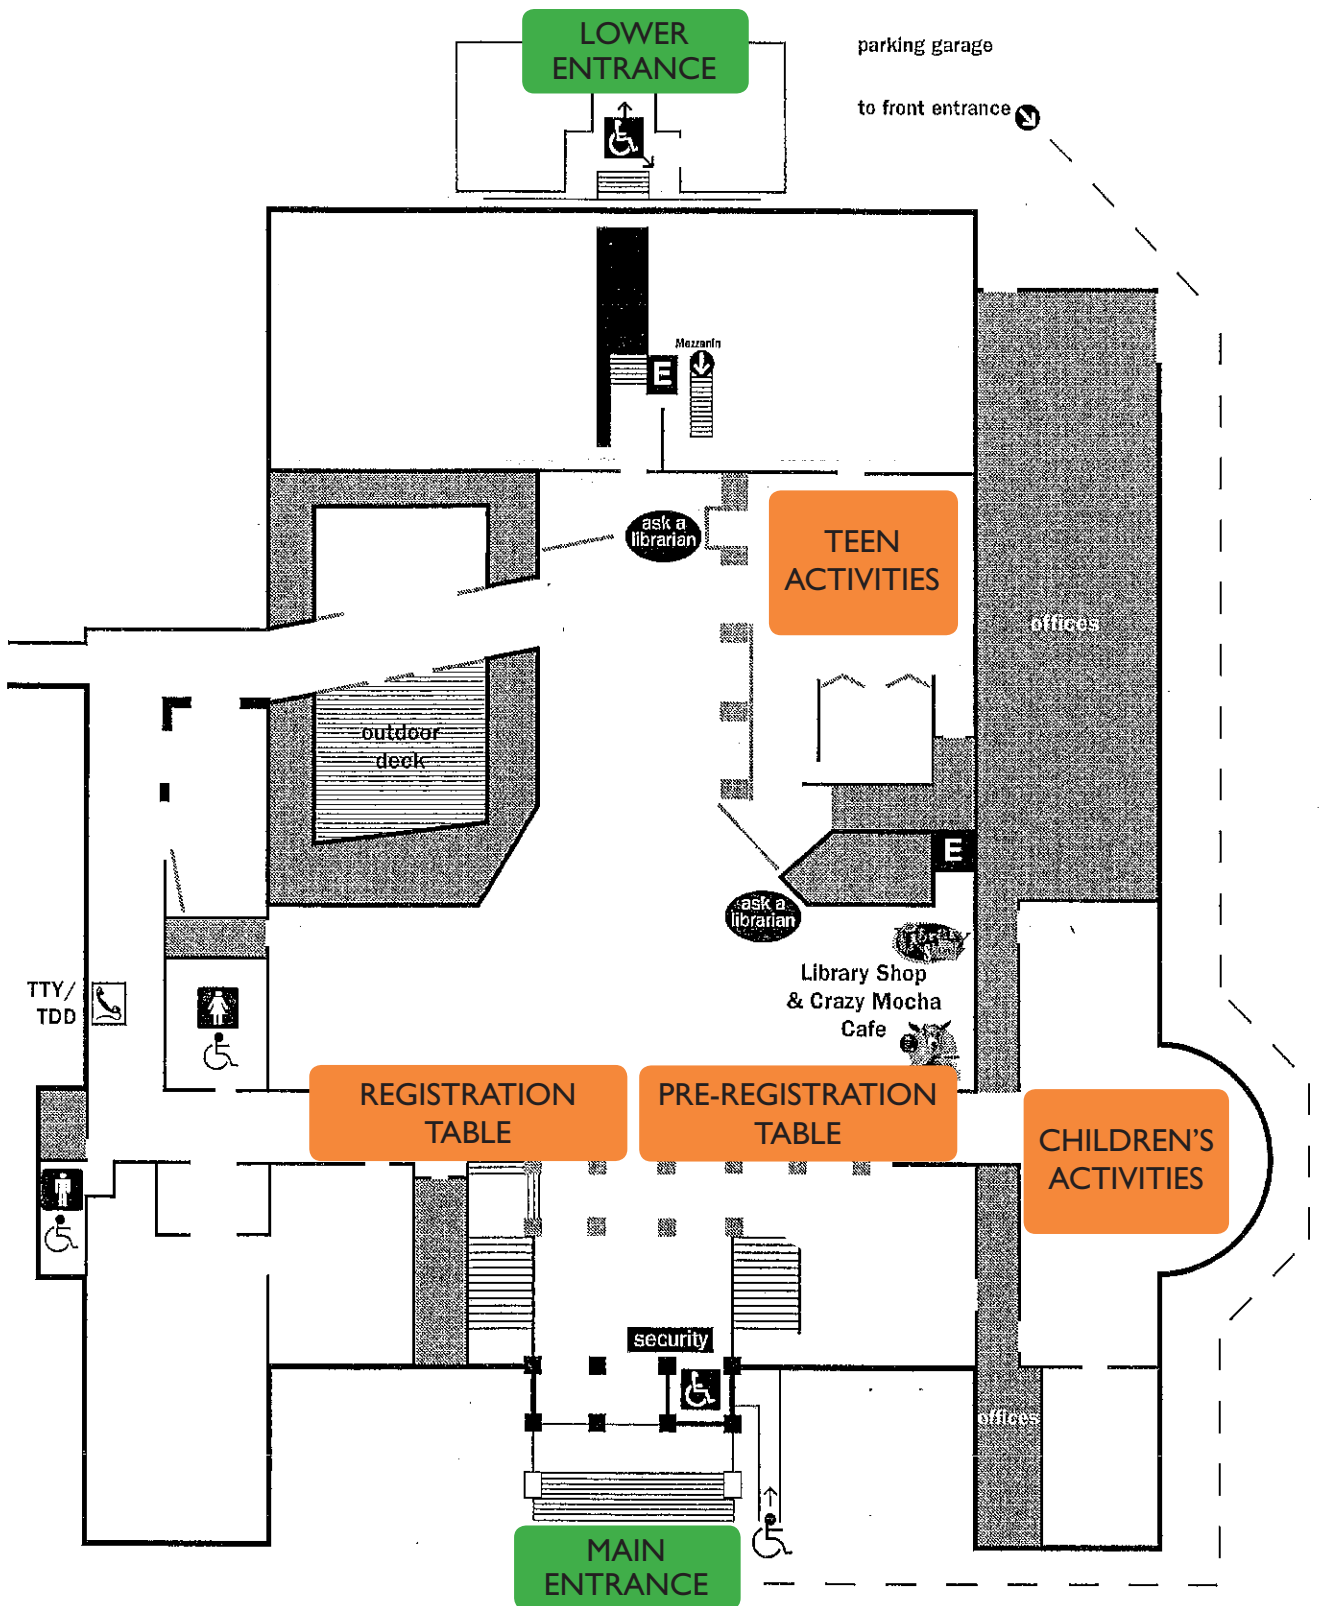

A CELEBRATION OF SEEDS: 8th ANNUAL SEED & PLANT SWAP

SECOND FLOOR (first floor on front)

Workshop schedule

Seed Starting	10:30 – 11:15 a.m.
Raffle drawing	11:15 a.m.
Seed Saving	11:30 a.m. – 12:15 p.m.
Raffle drawing	12:15 p.m.
Garden Basics	12:30 – 1:15 p.m.

A CELEBRATION OF SEEDS: 8th ANNUAL SEED & PLANT SWAP

FIRST FLOOR
(Second floor on back)