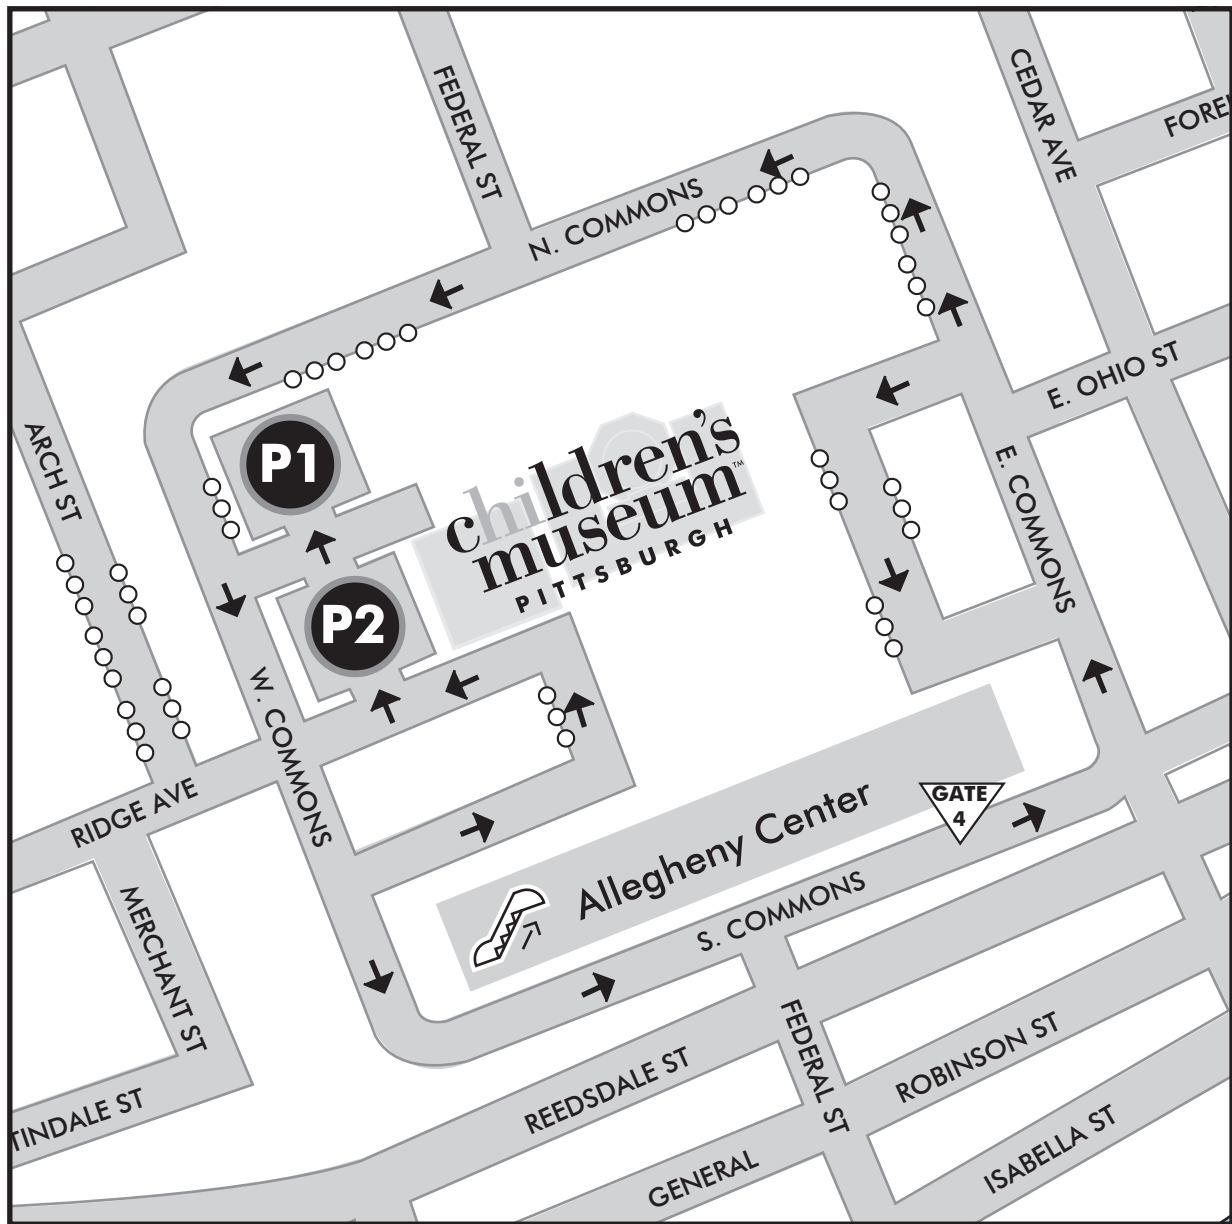

ALTERNATE PARKING (2)

PARKING OPTIONS

PARKING METERS (Free on Sunday)

ALLEGHENY CENTER PARKING GARAGE, GATE 4 - enter from South Commons (Mon-Fri ONLY) take a ticket upon entering and purchase a discounted exit ticket at our Admissions Desk for \$4.25.

ESCALATOR - From garage to **M level/Street level**.

children's
museum™
PITTSBURGH